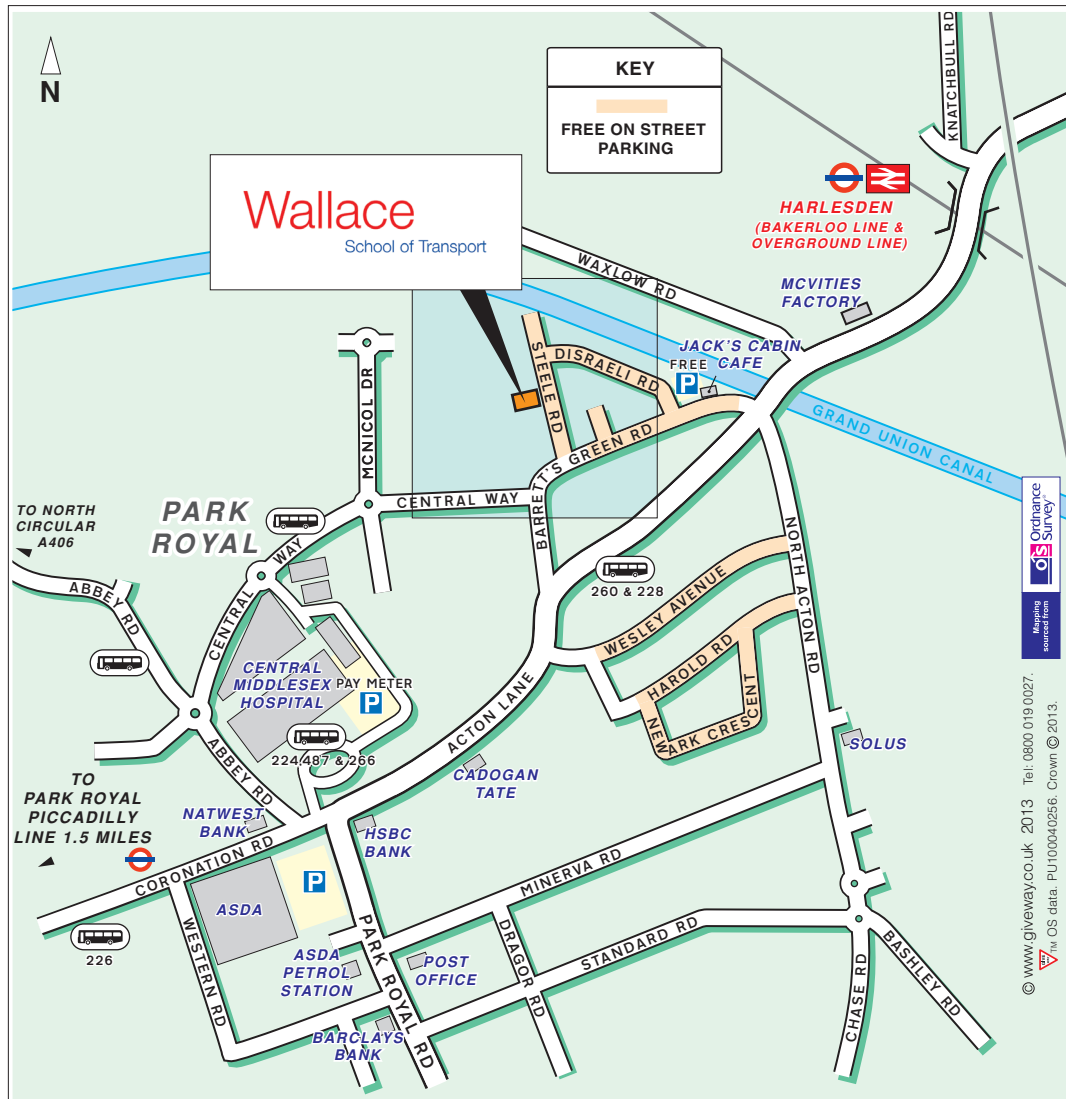

Wallace

School of Transport

Wallace School of Transport

8 Steele Road, Park Royal
London NW10 7AR

Tel: 020 8453 3440

Directions from Tube & Train Stations

Harlesden Station - Bakerloo & Overground is our nearest station. Turn right out the station. Walk down to traffic lights and turn right into Barretts Green Road. Steele Road is the 3rd road on the right. Approx 10 minutes to us.

Park Royal Station - Piccadilly Line. Exit the station and turn immediately right down the stairs and walk through the underpass. You will see a bus stop on your right. Take bus 226 (heading to Golders Green) and alight at Acton Lane bus stop. Steele Road is a short walk. Approx 30 minutes to us. See Map in station for further guidance.